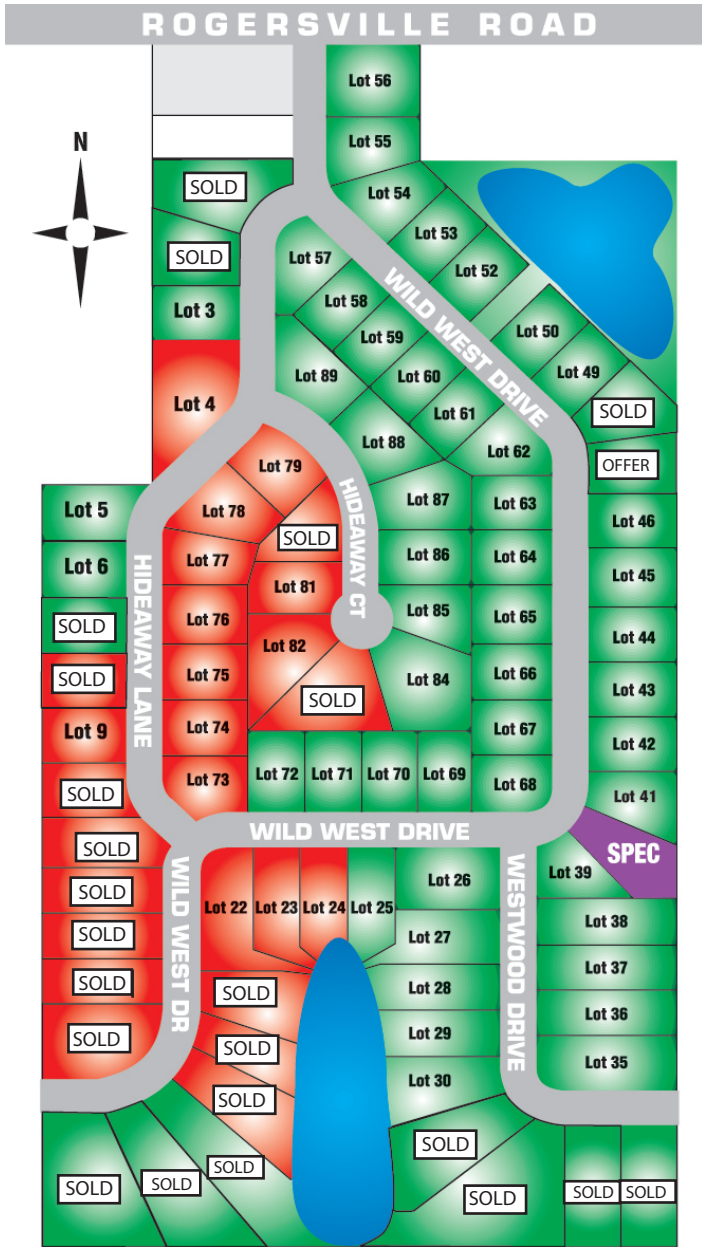

Westfield Hideaway LLC

Therese Massey
 923-4433, xt. 112 Office
 251-3358 Cell
therese@adashunjones.com

1028 S. Main St.
 Fond du Lac, WI 54935
www.adashunjones.com

Directions: W. on Hwy. 23, S. on Esterbrook Rd.,
 W. on Rogersville Rd., S. on Wild West.