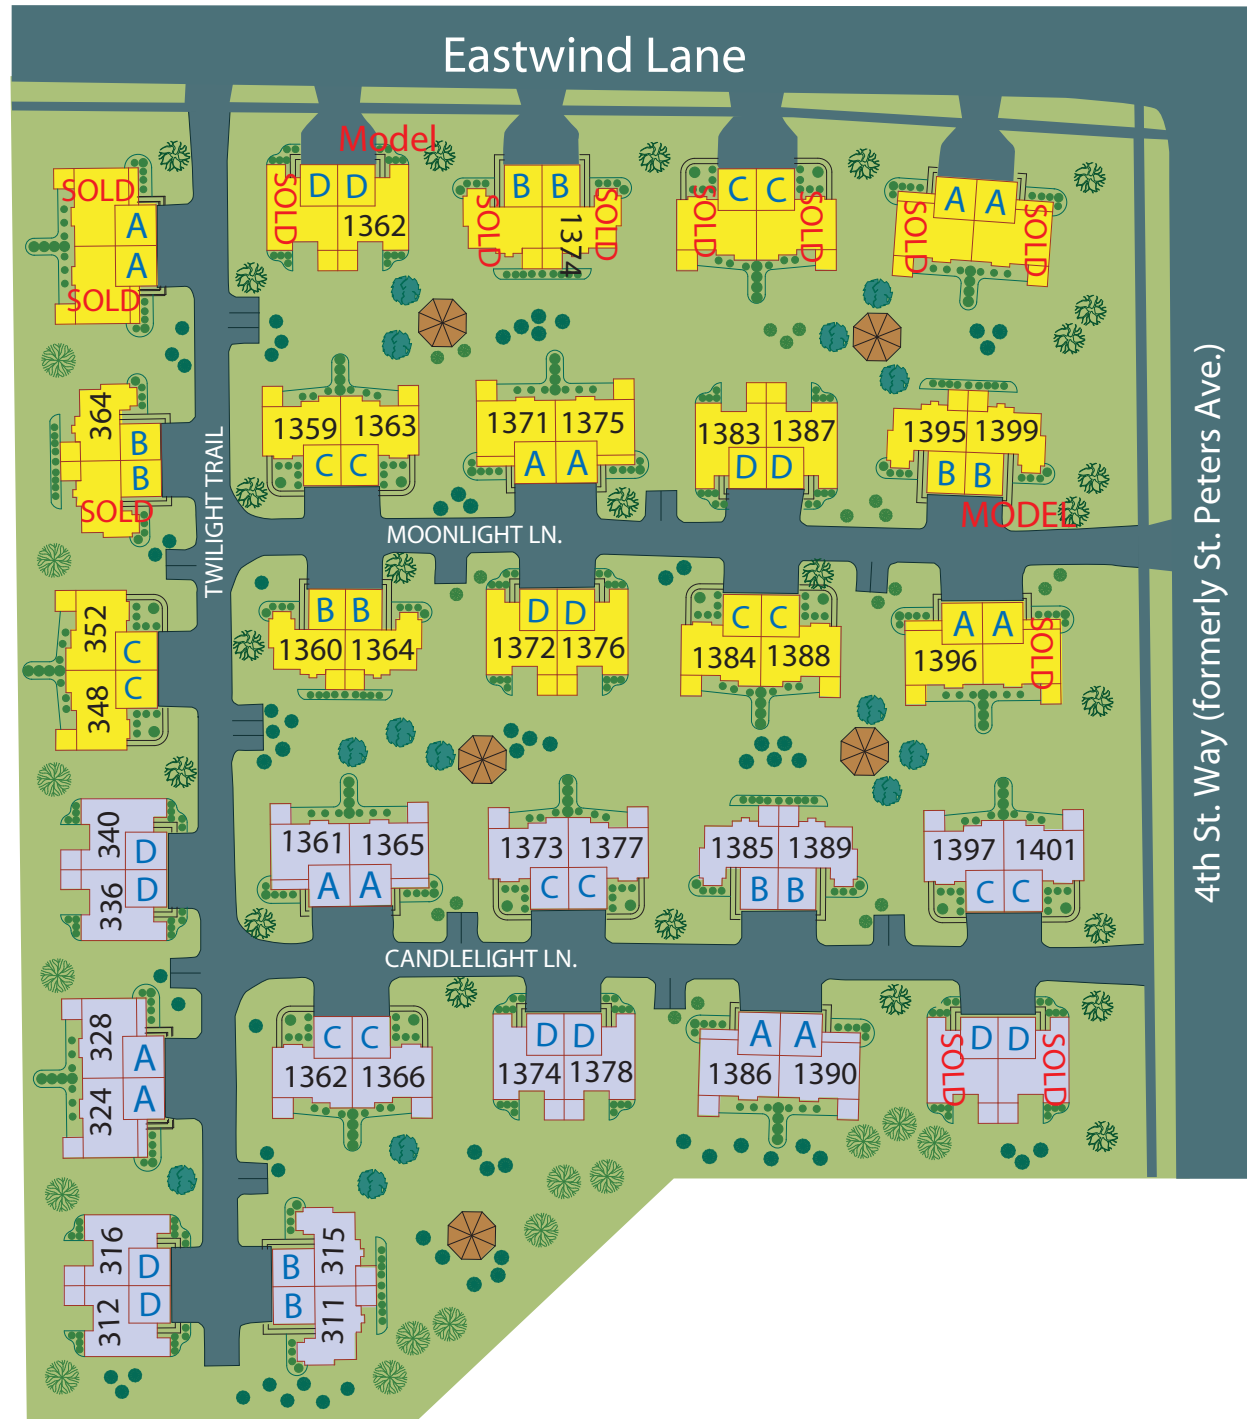

www.signaturehomesaj.com  
 920-926-9933  
 1028 S. Main Street  
 Fond du Lac, WI 54935

-  Gazebo
-  Phase 1
-  Phase 2

4th Street Road

4th St. Way (formerly St. Peters Ave.)